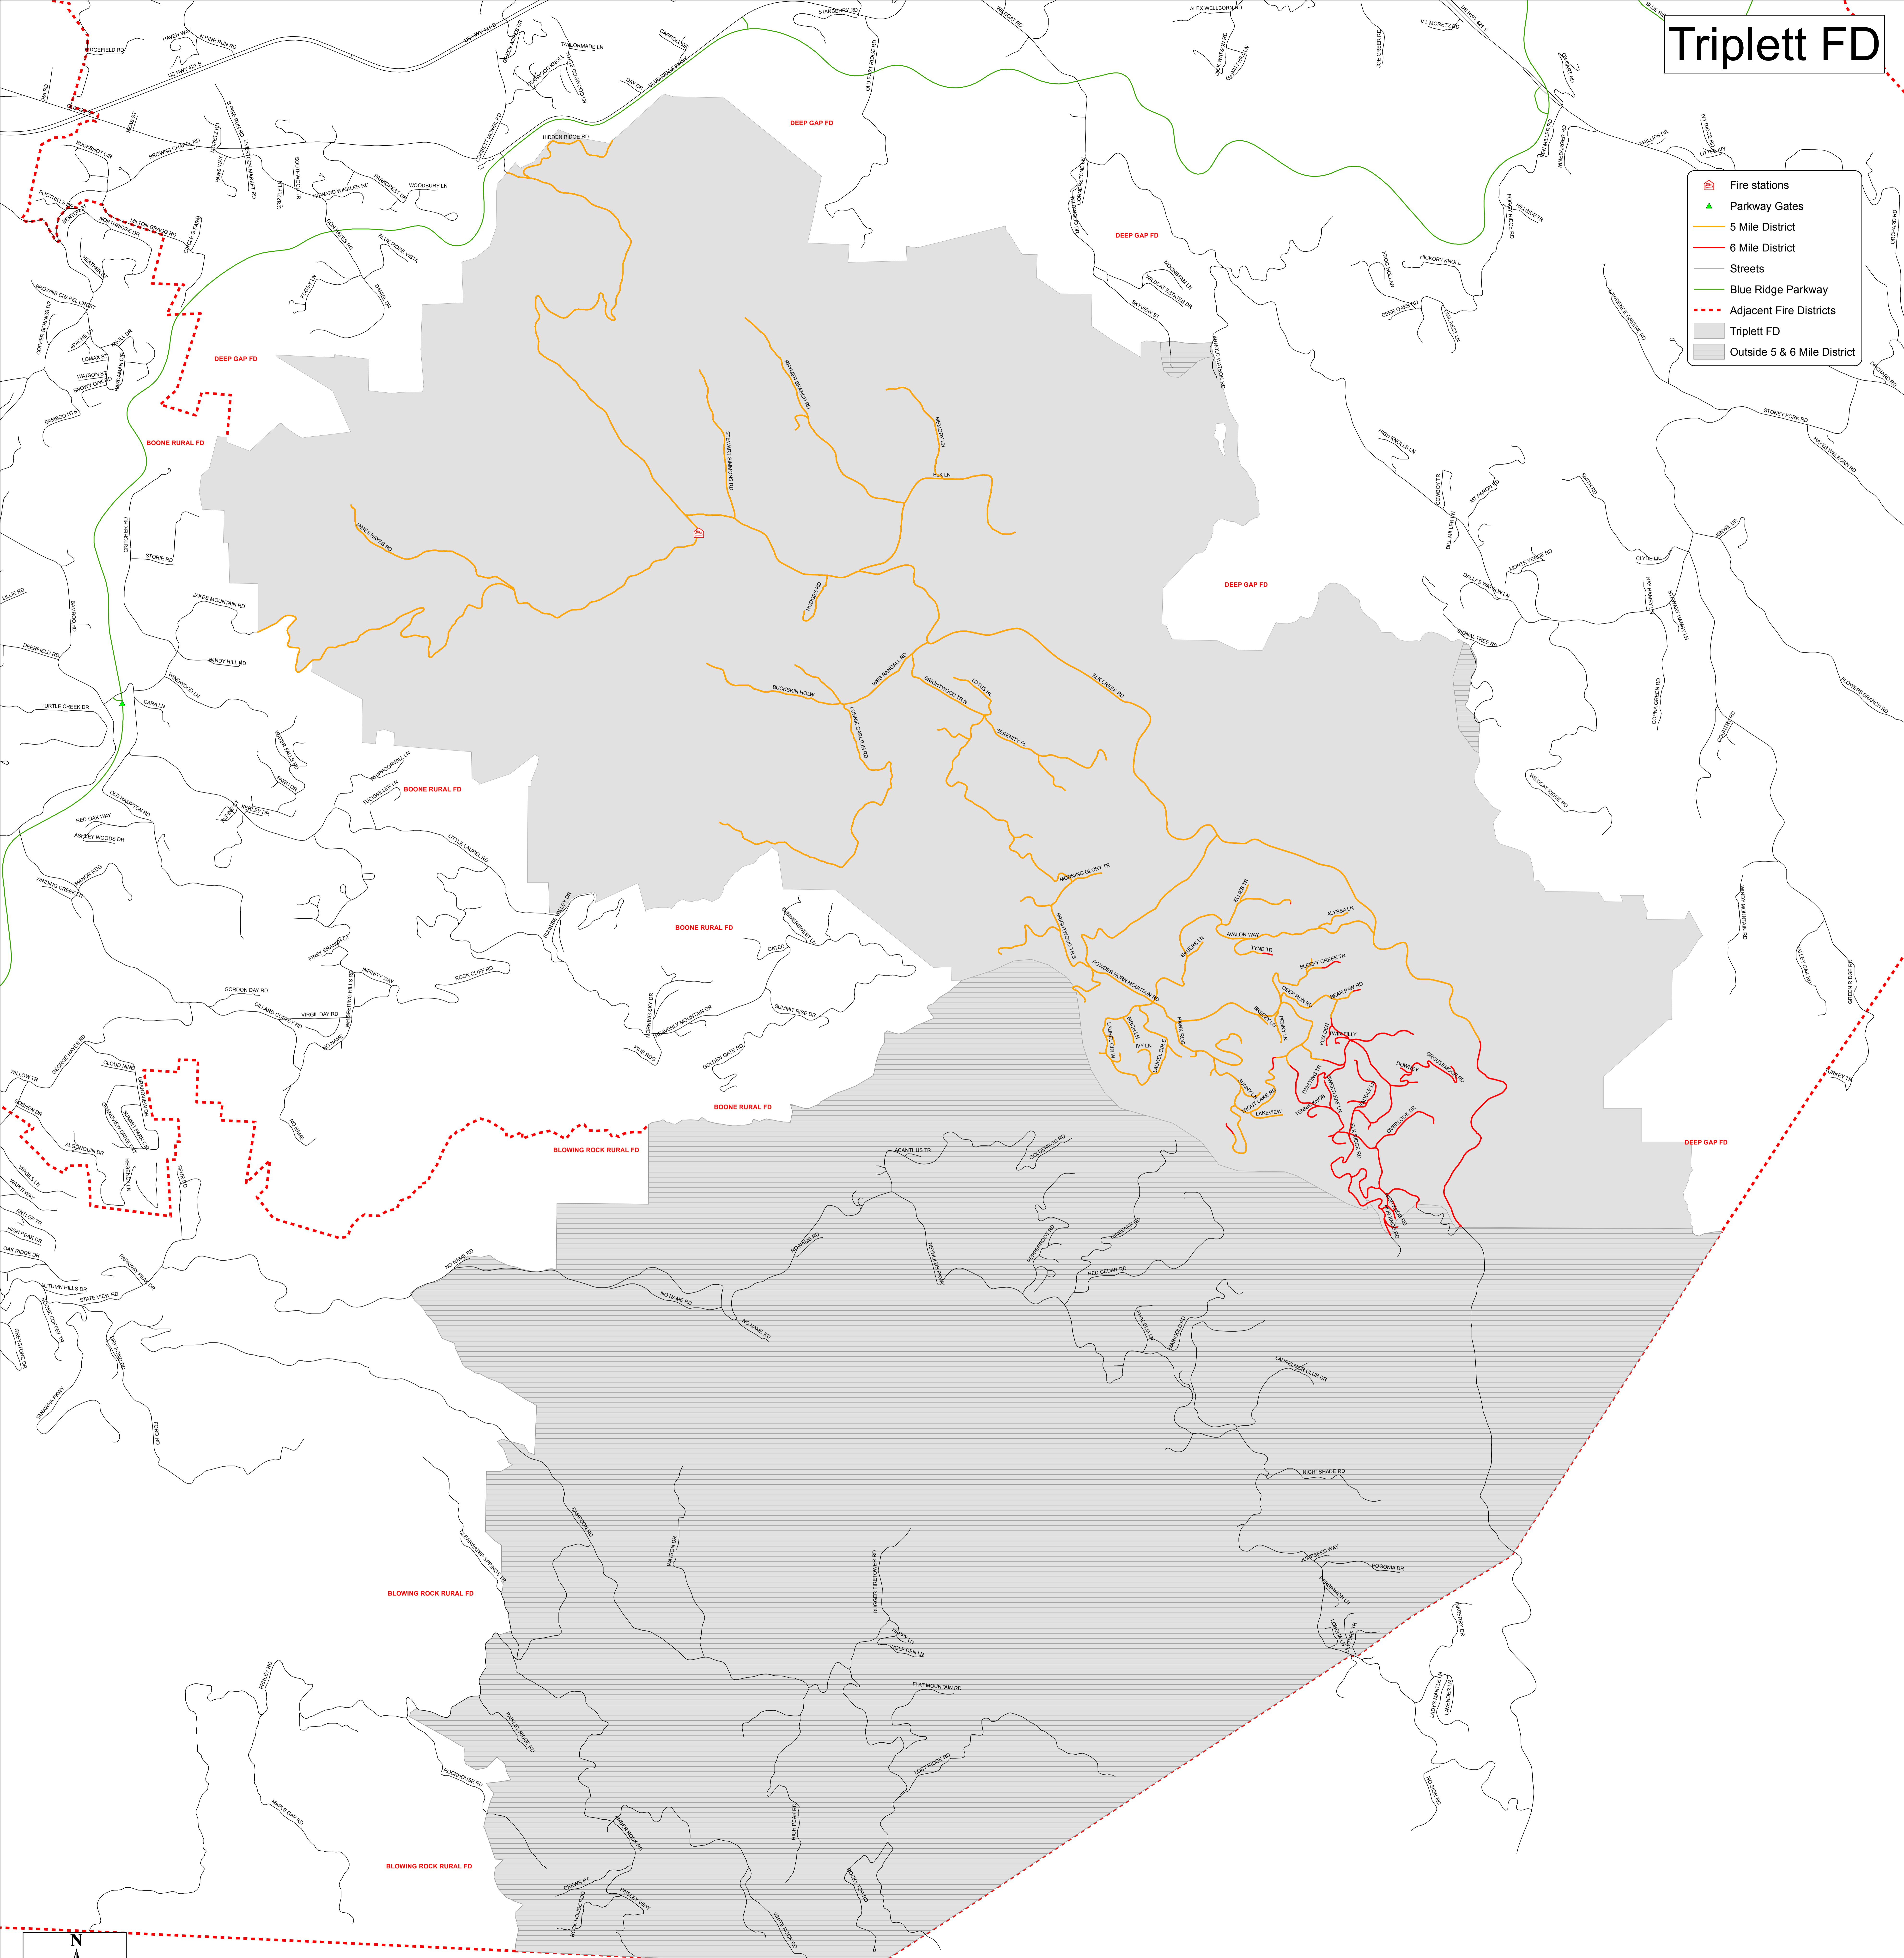

Triplett FD

-  Fire stations
-  Parkway Gates
-  5 Mile District
-  6 Mile District
-  Streets
-  Blue Ridge Parkway
-  Adjacent Fire Districts
-  Triplett FD
-  Outside 5 & 6 Mile District

1 inch = 1,000 feet