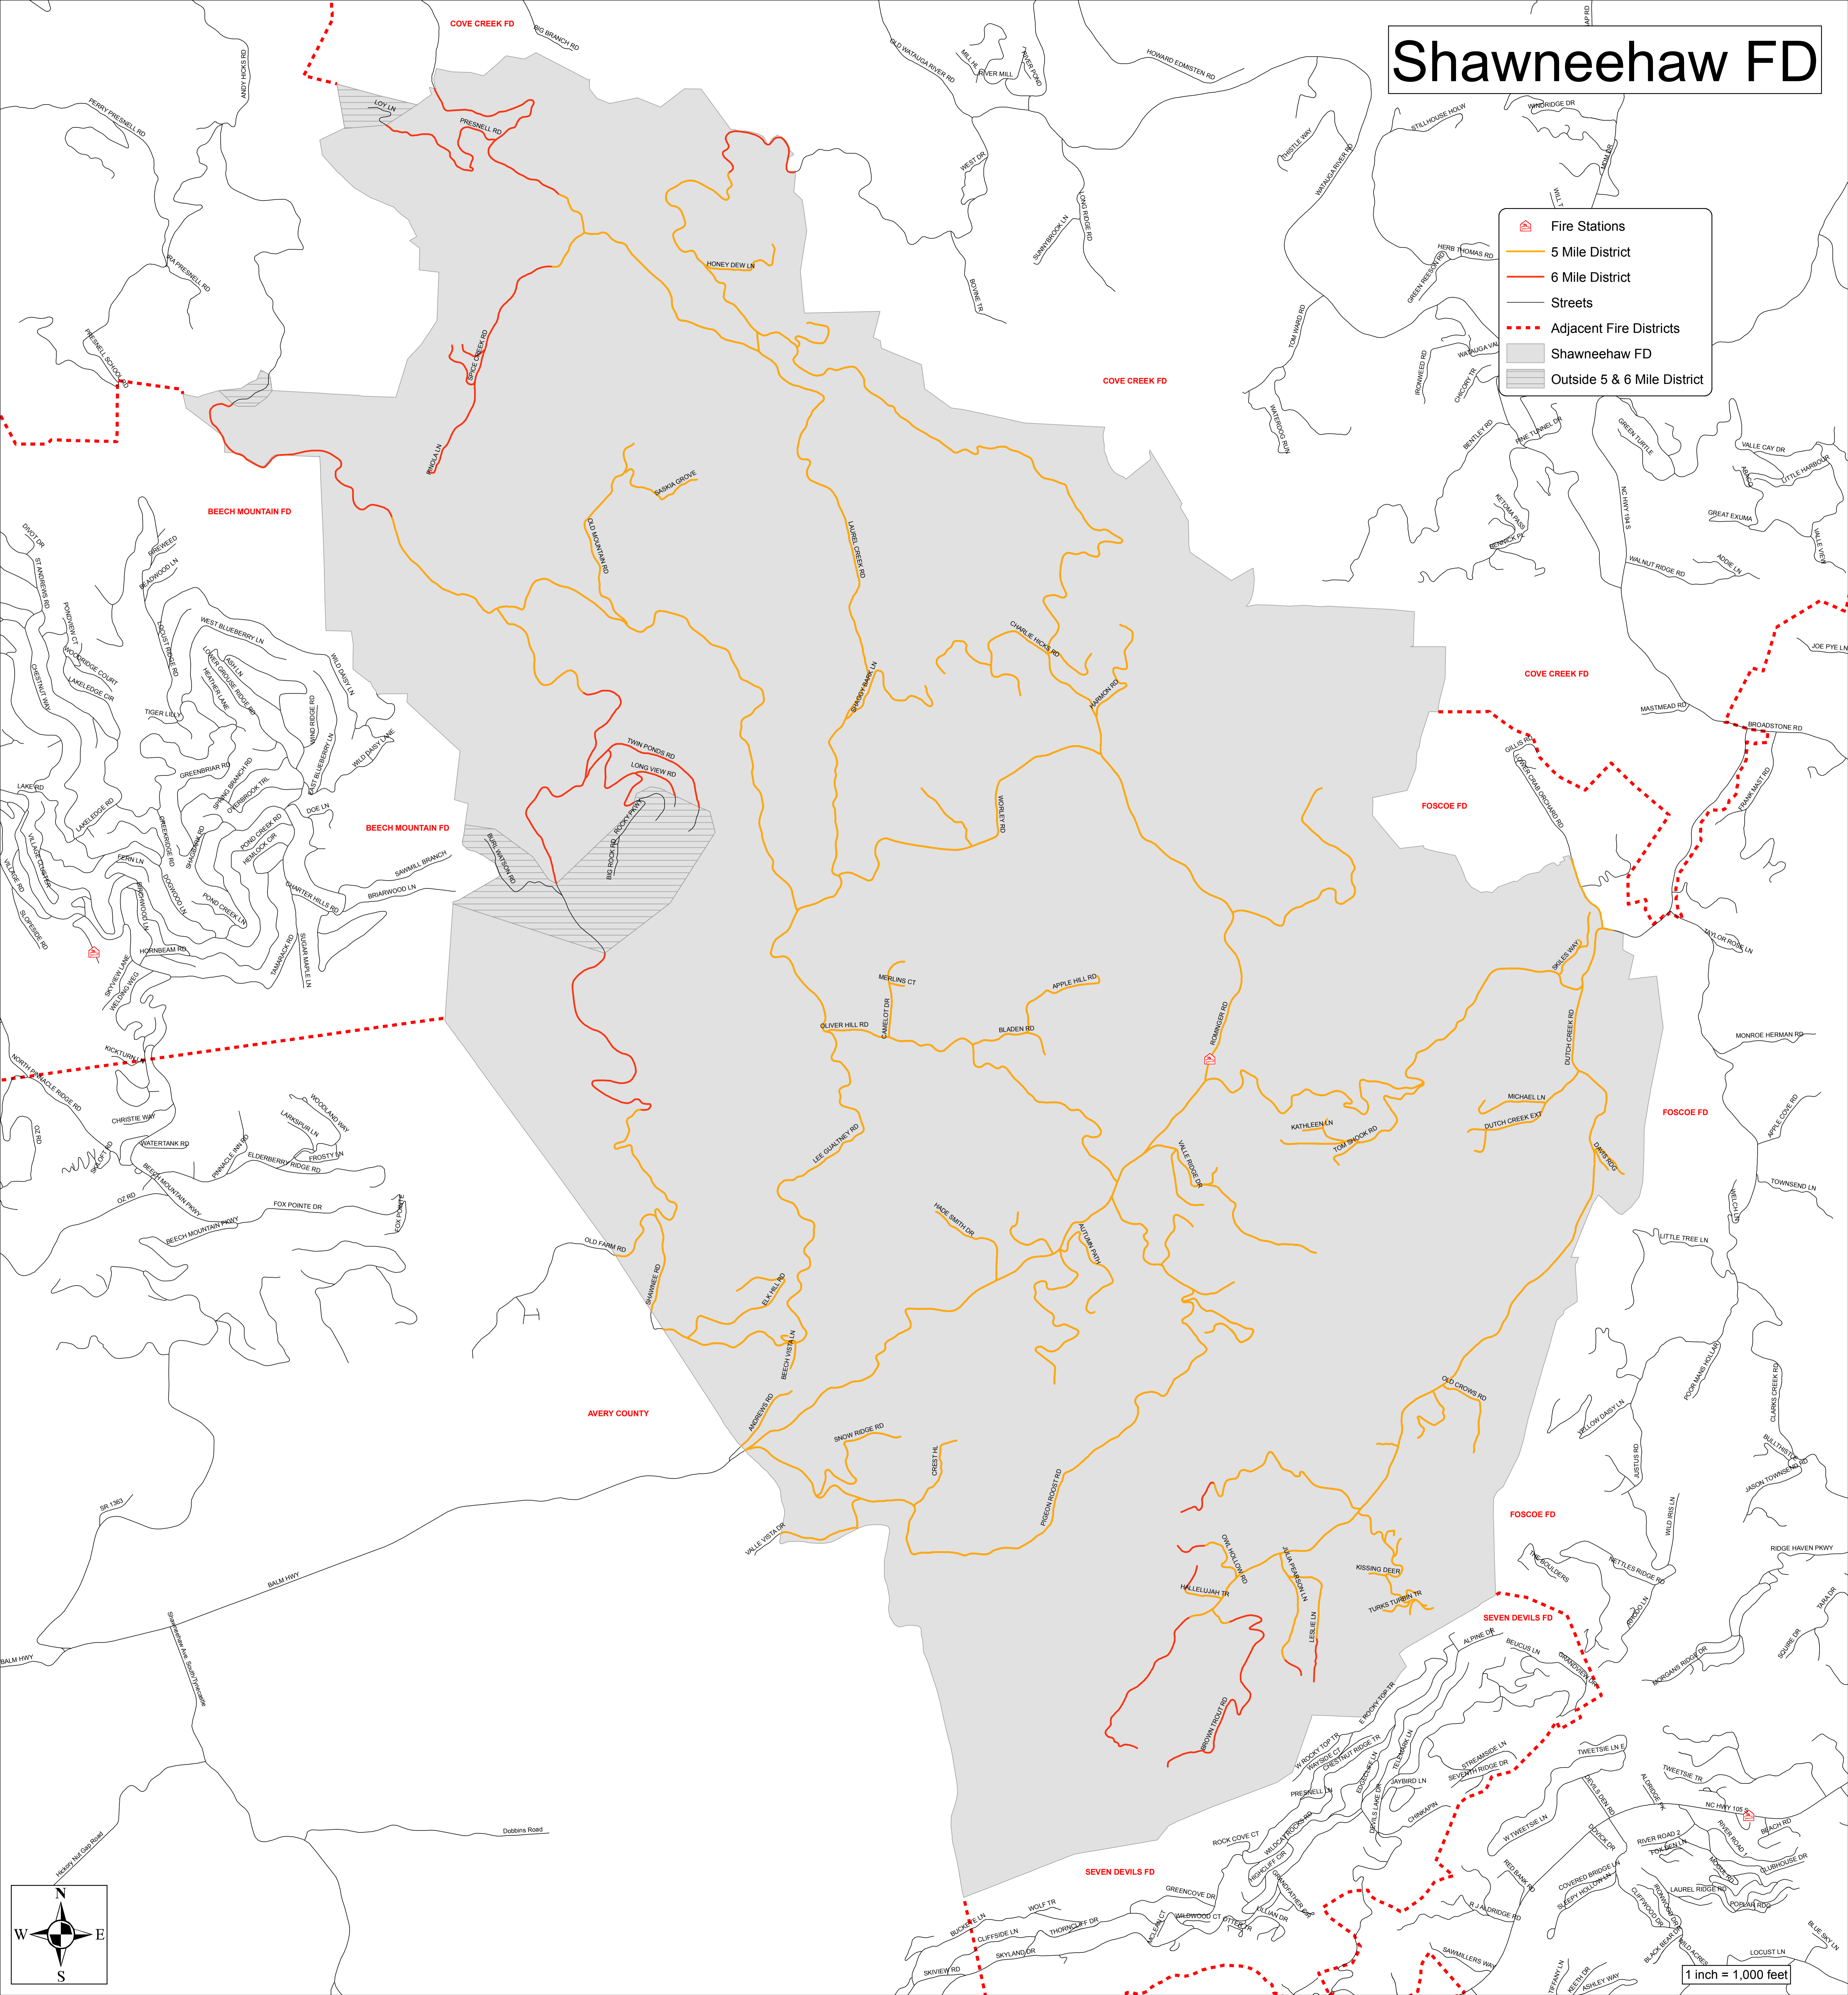

Shawneehaw FD

 Fire Stations

 5 Mile District

 6 Mile District

 Streets

 Adjacent Fire Districts

 Shawneehaw FD

 Outside 5 & 6 Mile District

1 inch = 1,000 feet